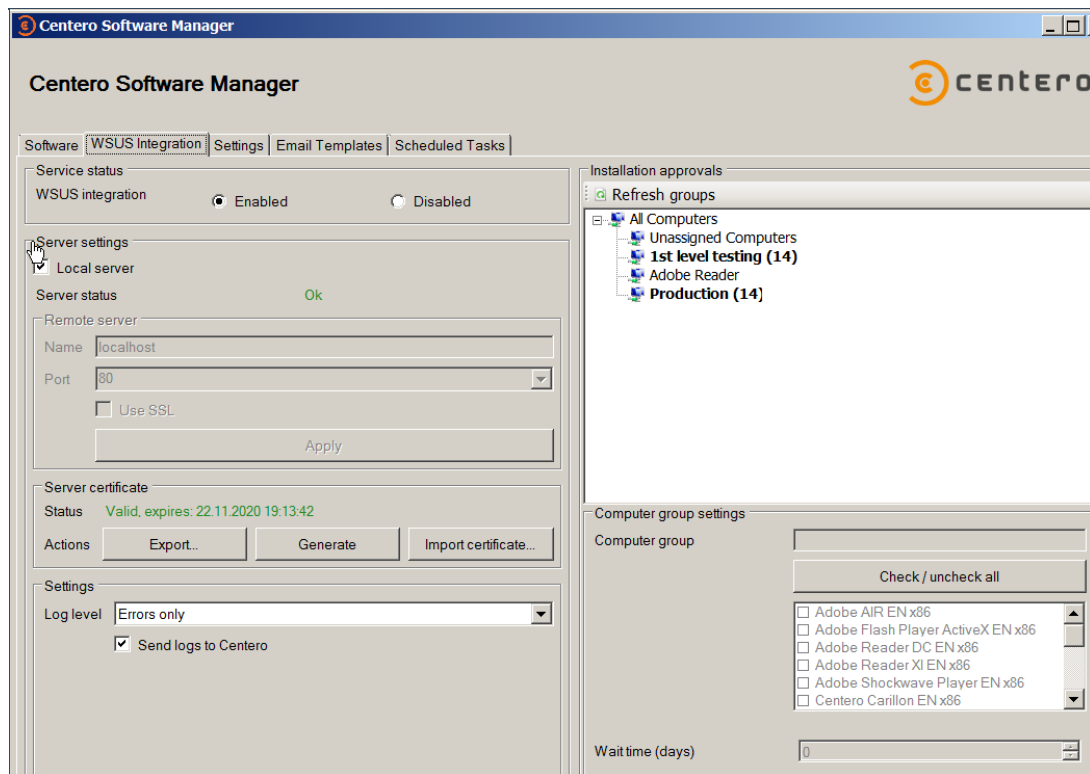

CSM for WSUS - Adding or removing managed 3rd party software

Last Modified on 24/10/2017 11:59 am EEST

CSM for WSUS lists all the 3rd party software which are linked to the current account. At this moment, changes to that list must be requested from Centro by messaging to [csm.support\(at\)centero.fi](mailto:csm.support(at)centero.fi).

1. Open up **WSUS integration** tab in CSM for WSUS.

2. Select a WSUS group you want to modify. And then add or remove 3rd party software as you will. Click **Apply** after changes.

3. A new window will popup for confirmation. Click **OK** and the changes are made.