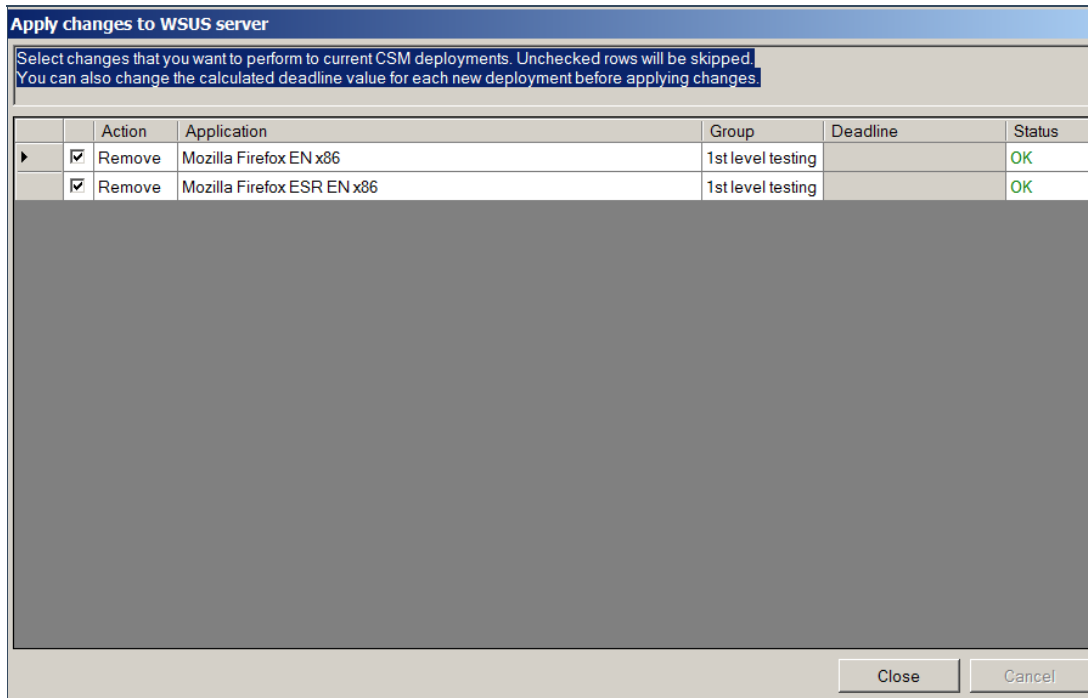

CSM for WSUS - Adding or removing managed 3rd party software

Last Modified on 24/10/2017 11:59 am EEST

CSM for WSUS lists all the 3rd party software which are linked to the current account. At this moment, changes to that list must be requested from Centro by messaging to [csm.support\(at\)centero.fi](mailto:csm.support(at)centero.fi).

1. Open up **WSUS integration** tab in CSM for WSUS.

2. Select a WSUS group you want to modify. And then add or remove 3rd party software as you will. Click **Apply** after changes.

3. A new window will popup for confirmation. Click **OK** and the changes are made.